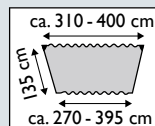

(agora)

Hammock Cover M
(Art.N° AZ-3080022)
(without stand)

Second Pillow for Fat Hammock
(Art.N° AZ-1960011) (1 piece)

HAMMOCK COVER

ca. 3.000 mm	ca. 1,0 kg

SECOND PILLOW

ca. 124 x 50 cm	ca. 1,2 kg

(agora)